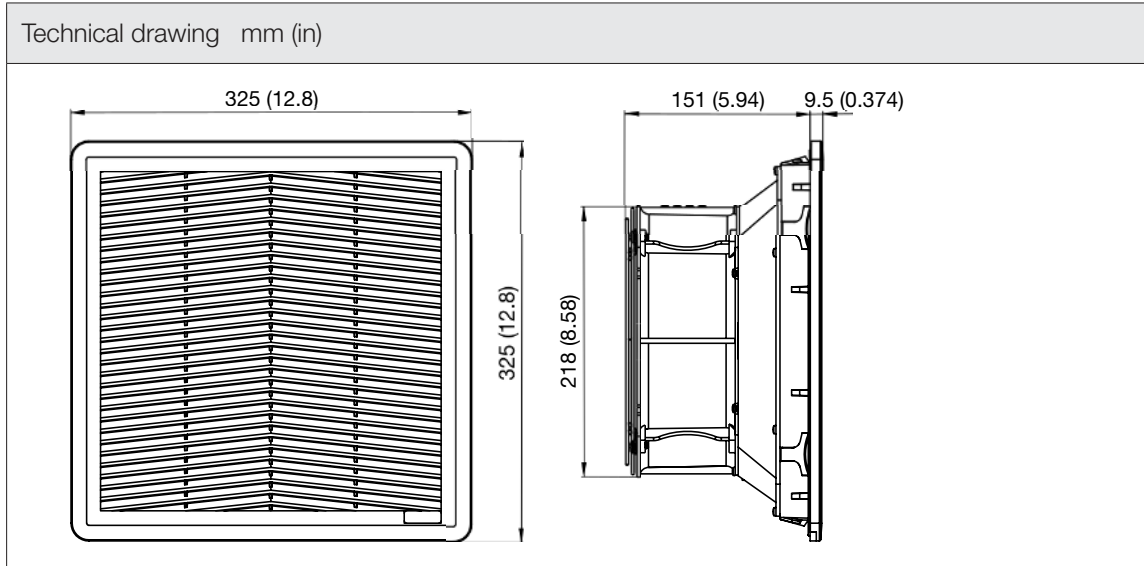

FF20A230UER1

standard with fan

Image is for illustrative purpose only. All specifications, data and drawing are subject to change without notice. Please refer to our terms of sales including our warranty and limited liabilities clauses.

Image is for illustrative purpose only. All specifications, data and drawing are subject to change without notice. Please refer to our terms of sales including our warranty and limited liabilities clauses.