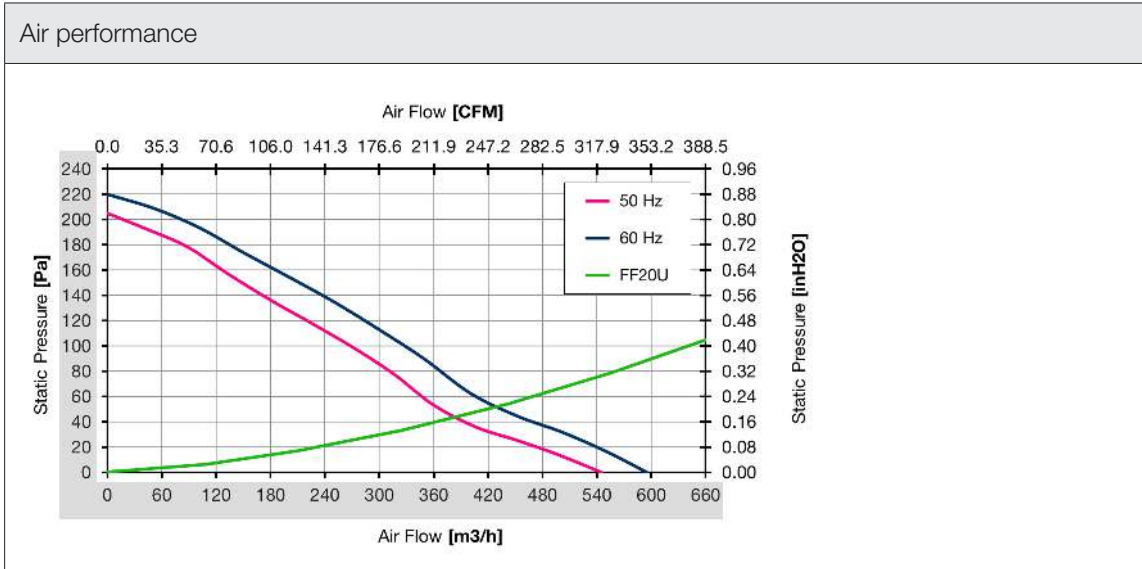

Image is for illustrative purpose only. All specifications, data and drawing are subject to change without notice. Please refer to our terms of sales including our warranty and limited liabilities clauses.