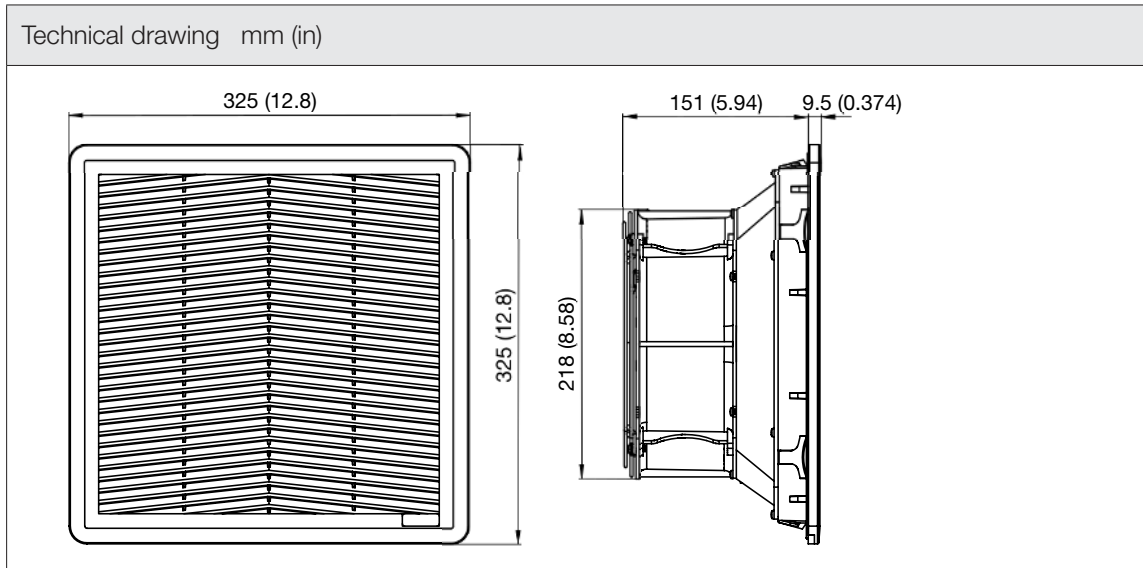

FF20A230UE1

standard with fan

Image is for illustrative purpose only. All specifications, data and drawing are subject to change without notice. Please refer to our terms of sales including our warranty and limited liabilities clauses.

Image is for illustrative purpose only. All specifications, data and drawing are subject to change without notice. Please refer to our terms of sales including our warranty and limited liabilities clauses.