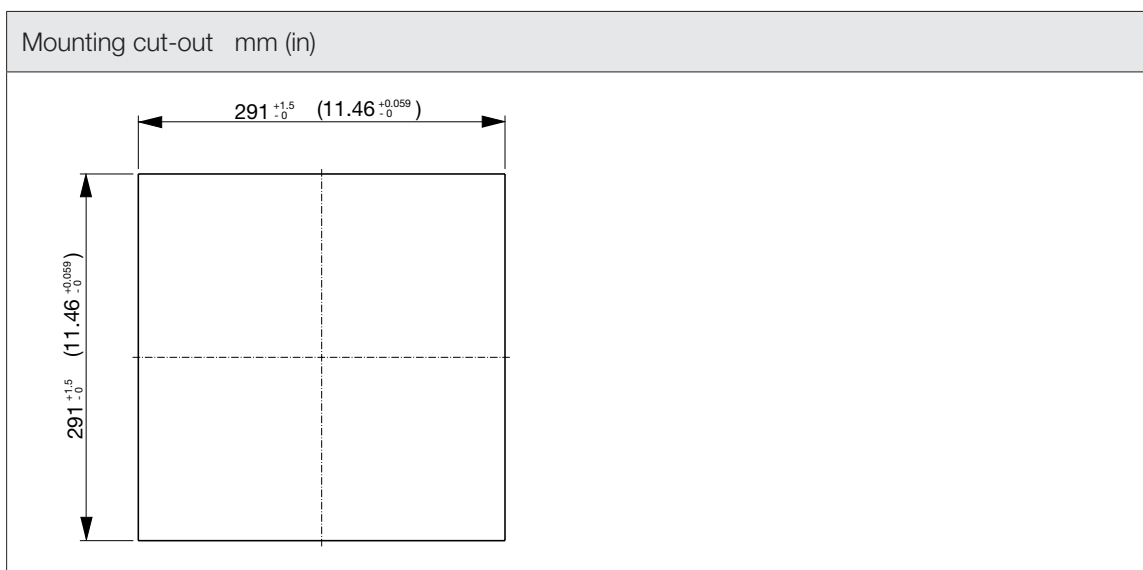

FF20A230UE1

standard with fan

Image is for illustrative purpose only. All specifications, data and drawing are subject to change without notice. Please refer to our terms of sales including our warranty and limited liabilities clauses.