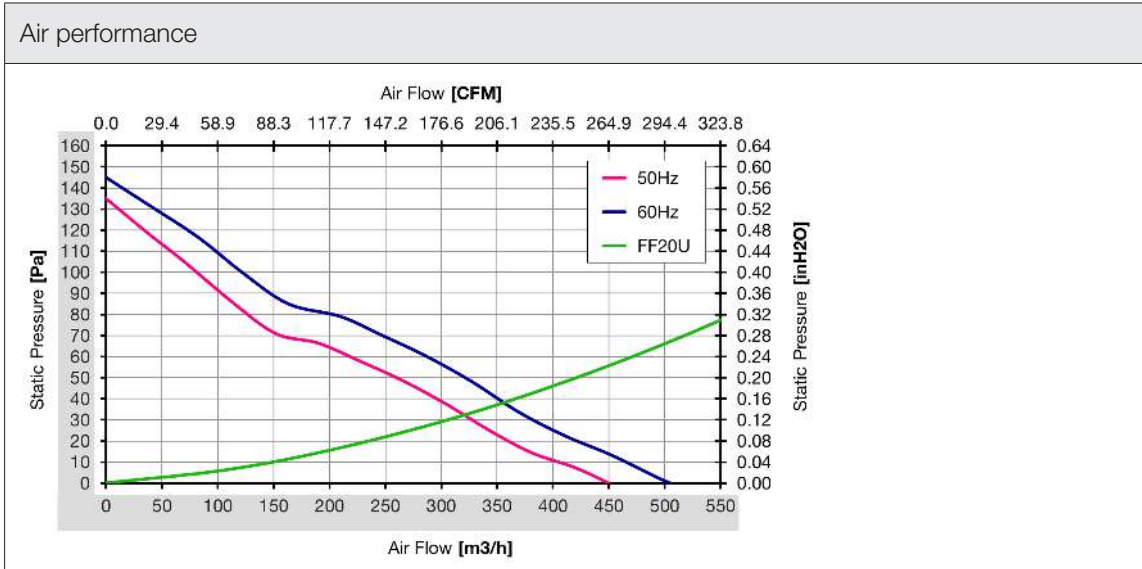

Image is for illustrative purpose only. All specifications, data and drawing are subject to change without notice. Please refer to our terms of sales including our warranty and limited liabilities clauses.