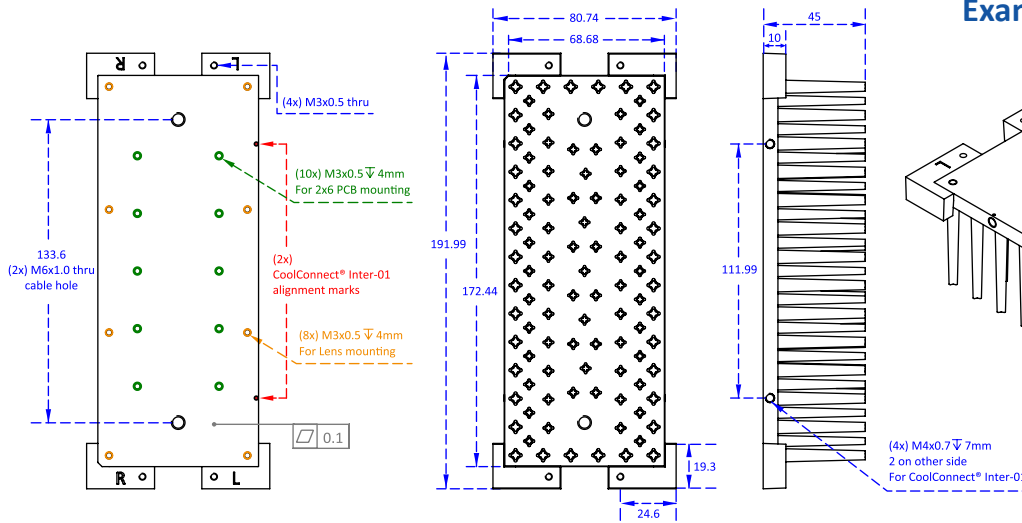

CoolBlock® LX-01 2x6

W80 - L192 - H45 (mm)
 Rth 1.09 °C/W - Power Pd 45.8W
 MORE PRODUCT DETAILS

CoolBlock® LX-01-2x6 Rectangle Pin Fin LED Cooler

Drawings & Dimensions

Example: CoolBlock® LX-01-2x6